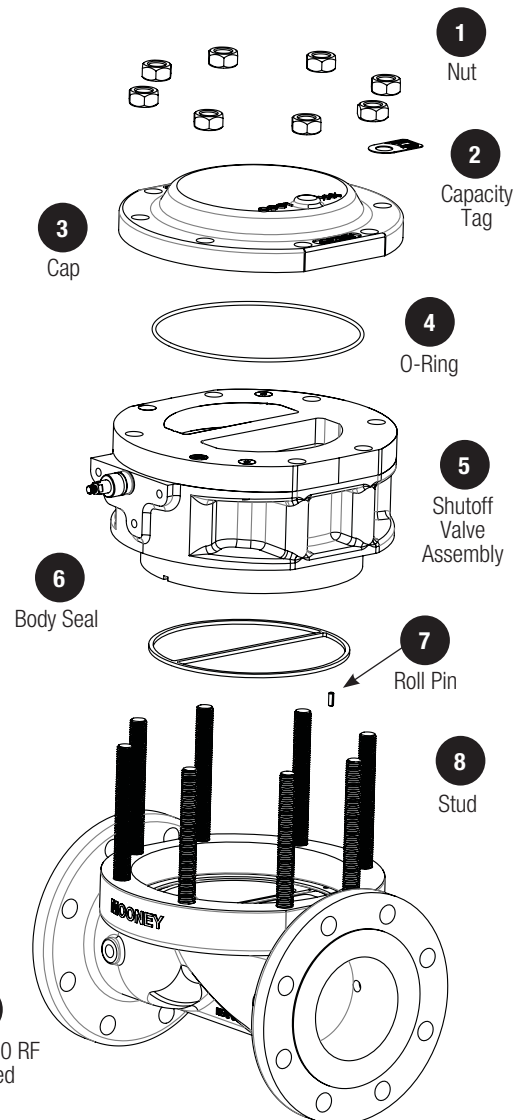

4" Mooney® Slam Shut Valve Assembly

Parts List

Item	Description	Material	Part Number	Quantity
1	Nut	ANSI 2H	032-003-01	8
2	Capacity Tag	Brass	100-014-01	1
3	Cap	Carbon Steel	604-015-01	1
4	O-Ring	Nitrile	021-265-01	1
5	Shutoff Valve Assembly		604-020-01	1
6	Body Seal	Nitrile	104-016-01	1
7	Roll Pin	Stainless Steel	035-001-01	1
8	Stud	Alloy Steel	031-020-01	8
9	Body Single Port			1
9A	4" CL 150 RF Flanged	Carbon Steel	104-003-01	
9B	4" CL 300 RF Flanged	Carbon Steel	104-005-01	
9C	4" CL 150/300 Butt weld	Carbon Steel	104-029-01	
10	4" Flowgrid Body and Shutoff Valve Parts Kit (Items, 4 ,6)		604-024-01	

Boxed items indicate recommended spare parts.

Dresser, Inc.

2822 S. 1030 W.

Salt Lake City, Utah 84119

Phone: 801.487.2225 Fax: 801.487.2587

www.dresser.com/mooney