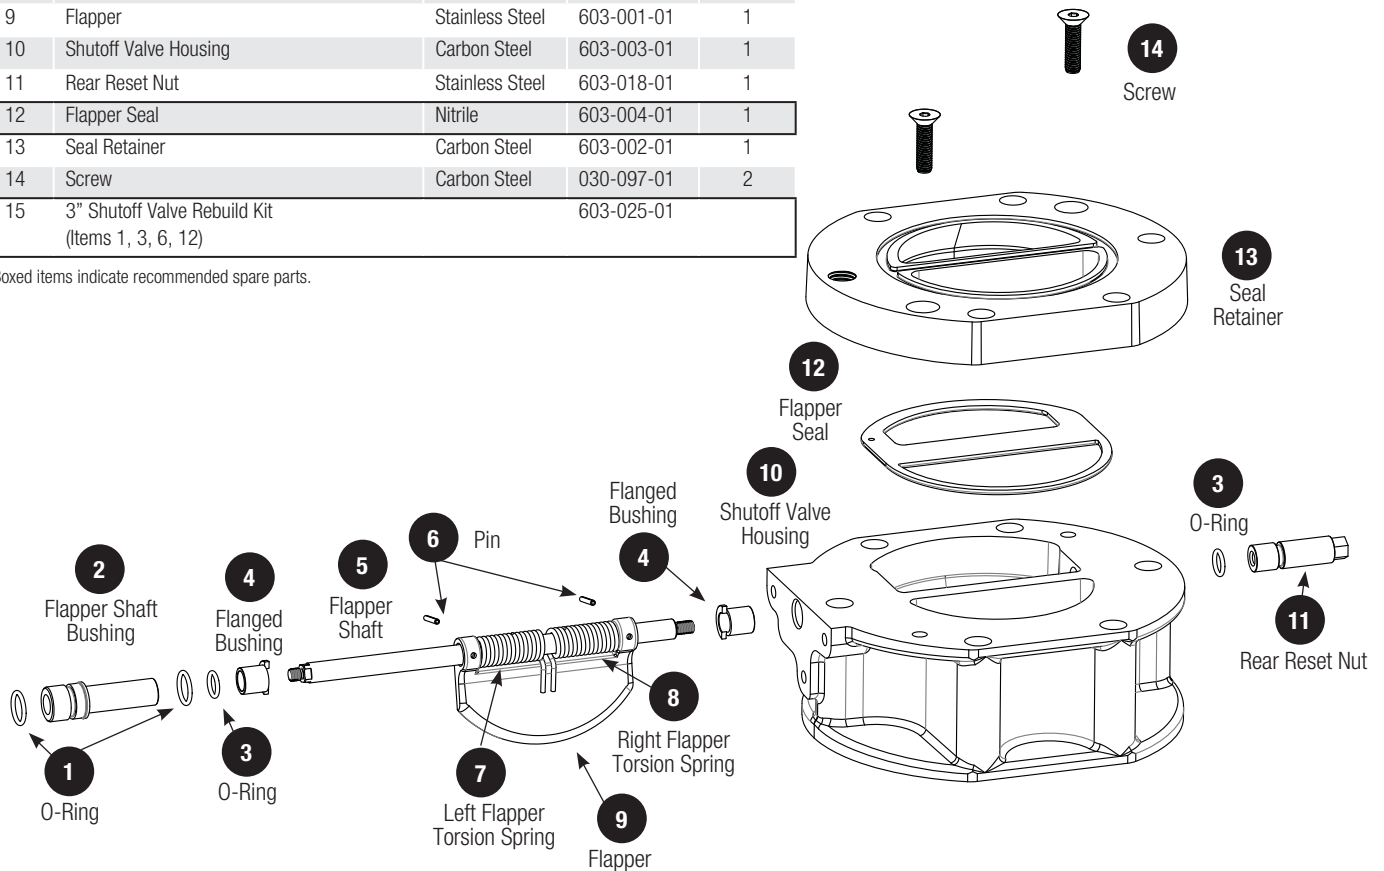

# 3" Shutoff Valve Assembly

## Parts List

Item	Description	Material	Part Number	Quantity
1	O-Ring	Nitrile	021-115-01	2
2	Flapper Shaft Bushing	Delrin	603-019-01	1
3	O-Ring	Nitrile	021-112-01	2
4	Flanged Bushing	Delrin	603-007-01	2
5	Shaft, Flapper	Stainless Steel	603-005-01	1
6	Pin	Stainless Steel	603-027-01	2
7	Left Flapper Torsion Spring	Stainless Steel	040-059-01	1
8	Right Flapper Torsion Spring	Stainless Steel	040-060-01	1
9	Flapper	Stainless Steel	603-001-01	1
10	Shutoff Valve Housing	Carbon Steel	603-003-01	1
11	Rear Reset Nut	Stainless Steel	603-018-01	1
12	Flapper Seal	Nitrile	603-004-01	1
13	Seal Retainer	Carbon Steel	603-002-01	1
14	Screw	Carbon Steel	030-097-01	2
15	3" Shutoff Valve Rebuild Kit (Items 1, 3, 6, 12)		603-025-01	

Boxed items indicate recommended spare parts.

**Dresser, Inc.**

2822 S. 1030 W.  
 Salt Lake City, Utah 84119  
 Phone: 801.487.2225 Fax: 801.487.2587  
[www.dresser.com/mooney](http://www.dresser.com/mooney)