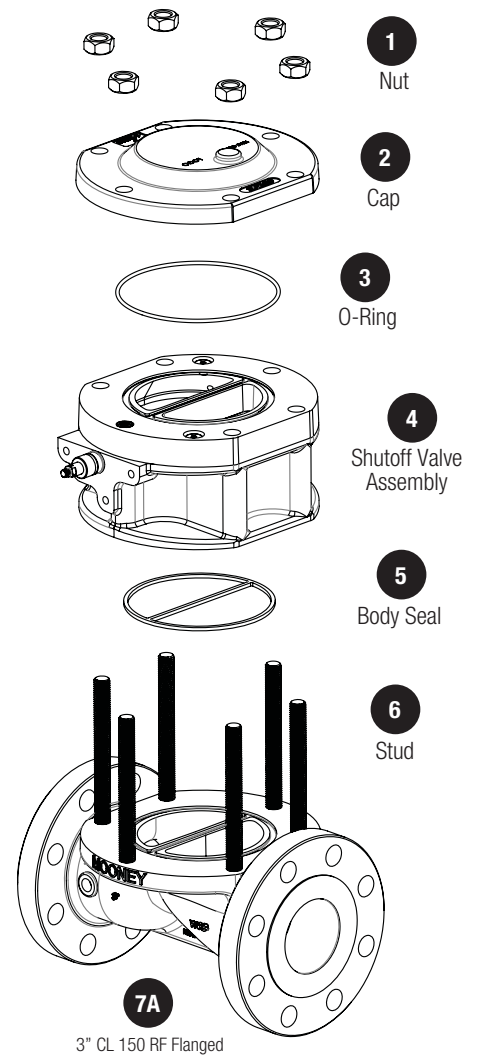

3" Mooney Slam Shut Valve Assembly

Parts List

Item	Description	Material	Part Number	Quantity
1	Nut	ANSI 2H	032-003-01	6
2	Cap	Carbon Steel	603-015-01	1
3	O-Ring	Nitrile	021-259-01	1
4	Shutoff Valve Assembly		603-006-01	1
5	Body Seal	Nitrile	103-112-01	1
6	Stud	Alloy Steel	031-020-01	6
7	Body- Single Port			1
7A	3" CL 150 RF Flanged (SG-16)	Carbon Steel	103-108-01	
7B	3" CL 300 RF Flanged (SG-17)	Carbon Steel	103-109-01	
7C	3" CL 150/300 Butt weld (SG-61)	Carbon Steel	103-127-01	
8	3" Flowgrid Body & Shutoff Valve Spare Parts Kit (Items 3, 5)		603-026-01	

Boxed items indicate recommended spare parts.

7C

3" CL 150/300 Butt weld

7B

3" CL 300 RF Flanged

Dresser, Inc.

2822 S. 1030 W.

Salt Lake City, Utah 84119