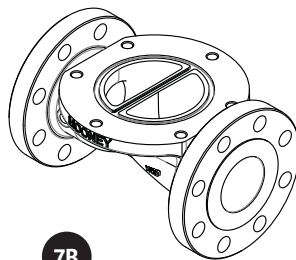

3" Mooney Slam Shut Valve Assembly

Parts List

Item	Description	Material	Part Number	Quantity
1	Nut	ANSI 2H	032-003-01	6
2	Cap	Carbon Steel	603-015-01	1
3	O-Ring	Nitrile	021-259-01	1
4	Shutoff Valve Assembly		603-006-01	1
5	Body Seal	Nitrile	103-112-01	1
6	Stud	Alloy Steel	031-020-01	6
7	Body- Single Port			1
7A	3" CL 150 RF Flanged (SG-16)	Carbon Steel	103-108-01	
7B	3" CL 300 RF Flanged (SG-17)	Carbon Steel	103-109-01	
7C	3" CL 150/300 Butt weld (SG-61)	Carbon Steel	103-127-01	
8	3" Flowgrid Body & Shutoff Valve Spare Parts Kit (Items 3, 5)		603-026-01	

Boxed items indicate recommended spare parts.

7C

3" CL 150/300 Butt weld

7B

3" CL 300 RF Flanged

Dresser, Inc.

2822 S. 1030 W.

Salt Lake City, Utah 84119